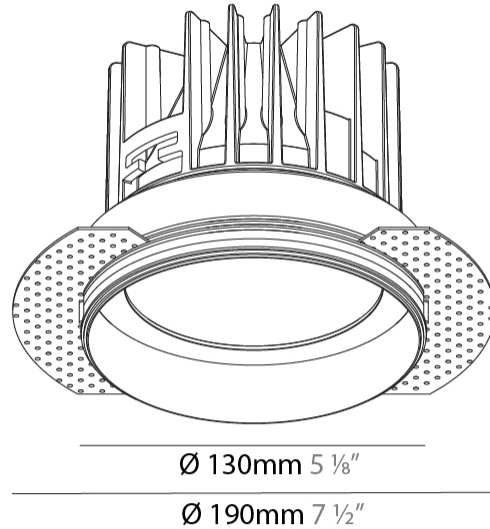

PHYSICAL

Shape: Round
Diameter (mm): 130
Diameter (in): 5 1/8
Height (mm): 122
Height (in): 4 13/16
Ceiling Thickness (mm): 10 / 12.5 / 15
Ceiling Thickness (in): 3/8 or 1/2 or 9/16
Min. Recessing Depth (mm): 130
Min. Recessing Depth (in): 5 1/8
Light Distribution: Downlight
Weight (kg): 0.882
Weight (lbs): 1.944
Fixture Finish: SSR / BKV / CWI / CRY / HAB / UFT / ITA / RUA / FTG / MYG / LOD / PUS / FRO / FUP / KIA / POP / BLS / SPG / MEY / GOH / GUM / CHC / COM / ABZ / JAG / OBR / MOS / ROR
Fixture Material: Aluminum Die Cast
Cut-out Measurements: 142mm / 5 9/16"
Upon Request: Unique Sizes Unique Ceiling Thickness

ELECTRICAL

Lamp Type: LED (Zhaga Standard)
Input Wattage (W): 28.6
Total Output Wattage (W): 26.4
Dimming: Tri-Mode (Non-Dimming and Phase Dimming (120Vac only) and 0-10V Dimming)
Driver Included: No
Driver Location: Recessed Housing
Driver Type: Constant Current - Universal
Driver Class: Class 2
Housing: See components
Input Voltage (V): 120 - 277
Constant Current (MA): 700

LED

Color Temperature (°K): 2700 / 3000 / 3500 / 4000
Max. Delivered Lumen (lm): 2282 / 2340 / 2436 / 2486
CRI: >90 CRI
Lamp Life (hrs): 50000

OPTICAL

Reflector°: 12 / 24 / 40

RATINGS AND CERTIFICATIONS

Certified By: Certified for North American Standards
IP rating: IP20
Upon Request: Special Beam Angles